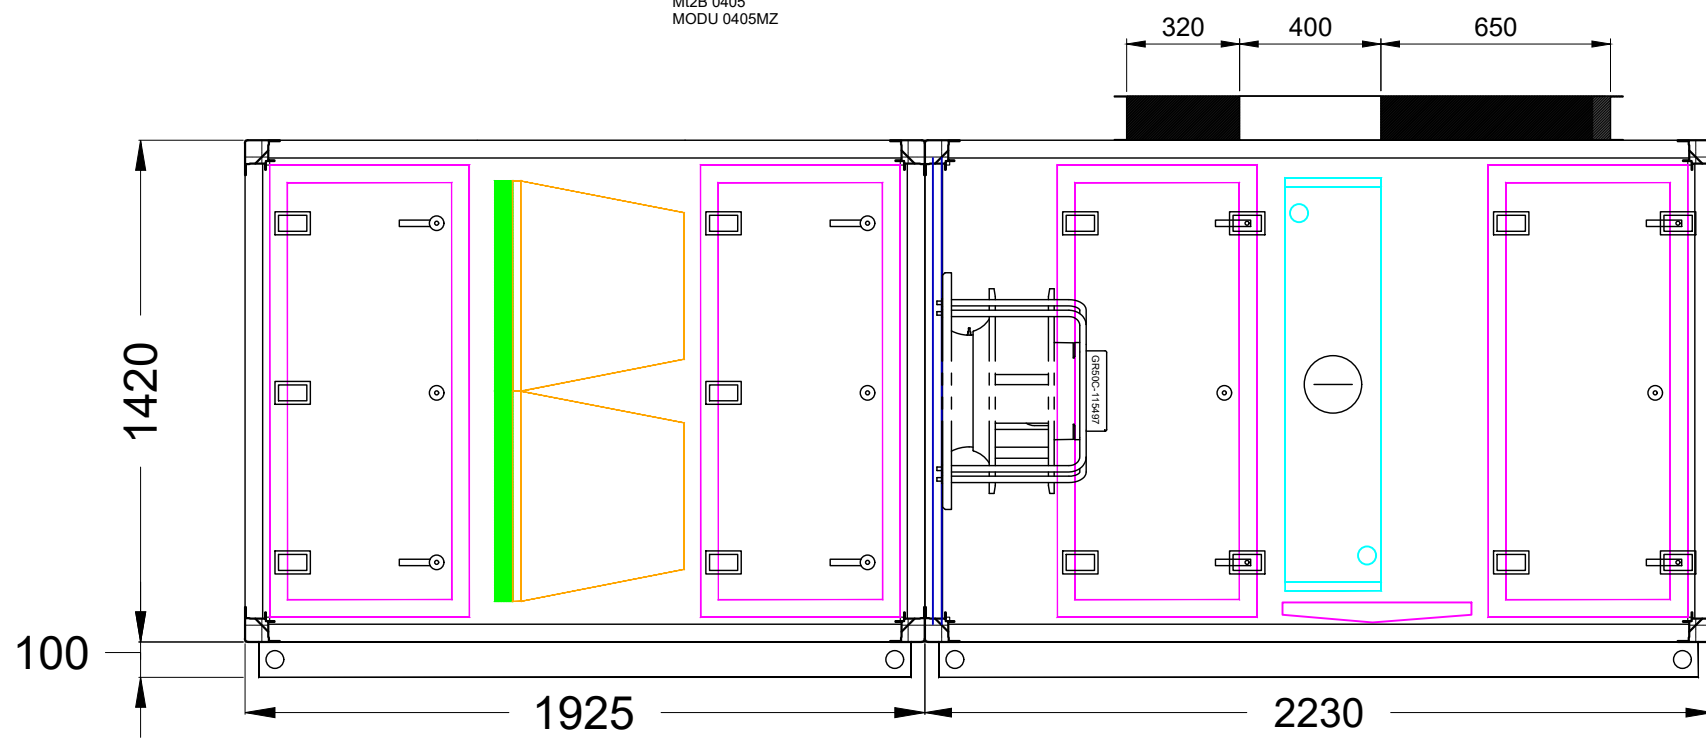

Top View

General Layout
Mt2B 0405
MODU 0405MZ

Right View

UNLESS OTHERWISE SPECIFIED
DIMENSIONS ARE IN MILLIMETERS
BREAK AND DEBUR ALL SHARP EDGES

DO NOT SCALE DRAWING

Rev	By	Date	Description
00	Toh	22/11/2017	Initial Released

AIR DESIGN PTY. LTD. © A.C.N. 010 185 958
45 NESTOR DRIVE, MEADOWBROOK, QUEENSLAND, AUSTRALIA. 4131
TELEPHONE: (07) 32 999 888 FACSIMILE: (07) 32 999 800

DRAWN: Toh	DATE: 22/11/2017	General Layout Multizone Unit -MODU 0405MZ -	
CHKED: --	DATE: --		
APPRD: --	DATE: --		
DRAWING NO: -	REV: 00	SCALE: N.T.S.	SIZE: A3